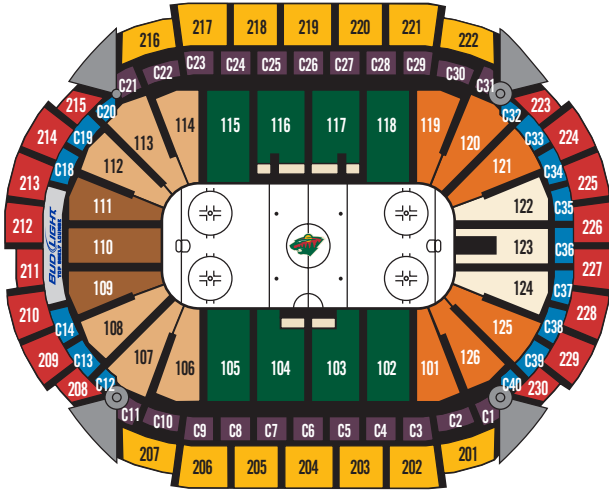

## FULL SEASON PLANS

44 GAMES

Seat Location	Price/Seat*	Price/Season
On-The-Glass	\$314	\$13,816
RBC Wealth Management Club Level Sides	\$120	\$5,280
RBC Wealth Management Club Level Ends	\$102	\$4,488
Lower Level Sides	\$124	\$5,456
Lower Level Corners, Double Attack	\$103	\$4,532
Lower Level Corners, Single Attack	\$94	\$4,136
Lower Level End, Double Attack	\$97	\$4,268
Lower Level End, Single Attack	\$89	\$3,916
Upper Level Sides	\$58	\$2,552
Upper Level Ends	SOLD OUT	
Standing Room Only	\$75	\$3,300

## HALF SEASON PLANS

TWO (2) 22 GAME PLANS AVAILABLE

Seat Location	Price/Seat*	Price/Season
On-The-Glass	\$319	\$7,018
RBC Wealth Management Club Level Sides	\$125	\$2,750
RBC Wealth Management Club Level Ends	\$107	\$2,354
Lower Level Sides	\$129	\$2,838
Lower Level Corners, Double Attack	\$108	\$2,376
Lower Level Corners, Single Attack	\$99	\$2,178
Lower Level End, Single Attack	\$94	\$2,068
Upper Level Sides	\$63	\$1,386

## 11-GAME PLANS

FOUR (4) PLANS AVAILABLE

Seat Location	WEEKEND PLAN		RIVALRY PLAN	
	Price/Seat*	Price/Season	Price/Seat*	Price/Season
RBC Wealth Management Club Level Sides	\$140	\$1,540	\$135	\$1,485
RBC Wealth Management Club Level Ends	\$122	\$1,342	\$117	\$1,287
Lower Level Sides	\$144	\$1,584	\$139	\$1,529
Lower Level Corners, Single Attack	\$114	\$1,254	\$109	\$1,199
Lower Level End, Single Attack	\$109	\$1,199	\$104	\$1,144
Upper Level Sides	\$78	\$858	\$73	\$803

Seat Location	EASTERN CONFERENCE PLAN		WEEKDAY PLAN	
	Price/Seat*	Price/Season	Price/Seat*	Price/Season
RBC Wealth Management Club Level Sides	\$130	\$1,430	\$127	\$1,397
RBC Wealth Management Club Level Ends	\$112	\$1,232	\$110	\$1,210
Lower Level Sides	\$134	\$1,474	\$130	\$1,430
Lower Level Corners, Single Attack	\$104	\$1,144	\$100	\$1,100
Lower Level End, Single Attack	\$99	\$1,089	\$96	\$1,056
Upper Level Sides	\$68	\$748	\$65	\$715