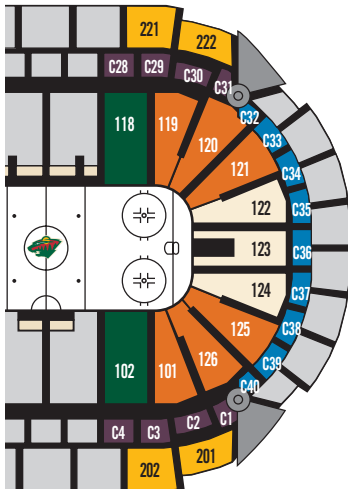

## FULL SEASON PLANS

44 GAMES

Seat Location	Price/Seat*	Price/Season
On-The-Glass	\$314	\$13,816
RBC Wealth Management Club Level Sides	\$120	\$5,280
RBC Wealth Management Club Level Ends	\$102	\$4,488
Lower Level Sides	\$124	\$5,456
Lower Level Corners, Double Attack	\$103	\$4,532
Lower Level Corners, Single Attack	\$94	\$4,136
Lower Level End, Double Attack	\$97	\$4,268
Lower Level End, Single Attack	\$89	\$3,916
Upper Level Sides	\$58	\$2,552
Upper Level Ends	SOLD OUT	
Standing Room Only	\$75	\$3,300

## HALF SEASON PLANS

TWO (2) 22 GAME PLANS AVAILABLE

Seat Location	Price/Seat*	Price/Season
On-The-Glass	\$319	\$7,018
RBC Wealth Management Club Level Sides	\$125	\$2,750
RBC Wealth Management Club Level Ends	\$107	\$2,354
Lower Level Sides	\$129	\$2,838
Lower Level Corners, Double Attack	\$108	\$2,376
Lower Level Corners, Single Attack	\$99	\$2,178
Lower Level End, Single Attack	\$94	\$2,068
Upper Level Sides	\$63	\$1,386

## 11-GAME PLANS

FOUR (4) PLANS AVAILABLE

Seat Location	WEEKEND PLAN		RIVALRY PLAN	
	Price/Seat*	Price/Season	Price/Seat*	Price/Season
RBC Wealth Management Club Level Sides	\$140	\$1,540	\$135	\$1,485
RBC Wealth Management Club Level Ends	\$122	\$1,342	\$117	\$1,287
Lower Level Sides	\$144	\$1,584	\$139	\$1,529
Lower Level Corners, Single Attack	\$114	\$1,254	\$109	\$1,199
Lower Level End, Single Attack	\$109	\$1,199	\$104	\$1,144
Upper Level Sides	\$78	\$858	\$73	\$803

Seat Location	EASTERN CONFERENCE PLAN		WEEKDAY PLAN	
	Price/Seat*	Price/Season	Price/Seat*	Price/Season
RBC Wealth Management Club Level Sides	\$130	\$1,430	\$127	\$1,397
RBC Wealth Management Club Level Ends	\$112	\$1,232	\$110	\$1,210
Lower Level Sides	\$134	\$1,474	\$130	\$1,430
Lower Level Corners, Single Attack	\$104	\$1,144	\$100	\$1,100
Lower Level End, Single Attack	\$99	\$1,089	\$96	\$1,056
Upper Level Sides	\$68	\$748	\$65	\$715