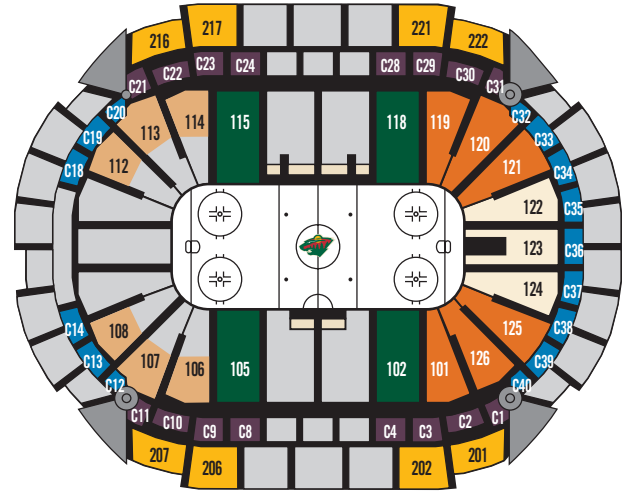

## FULL SEASON PLANS

44 GAMES

Seat Location	Price/Seat*	Price/Season
On-The-Glass	\$314	\$13,816
RBC Wealth Management Club Level Sides	\$120	\$5,280
RBC Wealth Management Club Level Ends	\$102	\$4,488
Lower Level Sides	\$124	\$5,456
Lower Level Corners, Double Attack	\$103	\$4,532
Lower Level Corners, Single Attack	\$94	\$4,136
Lower Level End, Double Attack	\$97	\$4,268
Lower Level End, Single Attack	\$89	\$3,916
Upper Level Sides	\$58	\$2,552
Upper Level Ends	SOLD OUT	
Standing Room Only	\$75	\$3,300

## HALF SEASON PLANS

TWO (2) 22 GAME PLANS AVAILABLE

Seat Location	Price/Seat*	Price/Season
On-The-Glass	\$319	\$7,018
RBC Wealth Management Club Level Sides	\$125	\$2,750
RBC Wealth Management Club Level Ends	\$107	\$2,354
Lower Level Sides	\$129	\$2,838
Lower Level Corners, Double Attack	\$108	\$2,376
Lower Level Corners, Single Attack	\$99	\$2,178
Lower Level End, Single Attack	\$94	\$2,068
Upper Level Sides	\$63	\$1,386

## 11-GAME PLANS

FOUR (4) PLANS AVAILABLE

Seat Location	WEEKEND PLAN		RIVALRY PLAN	
	Price/Seat*	Price/Season	Price/Seat*	Price/Season
RBC Wealth Management Club Level Sides	\$140	\$1,540	\$135	\$1,485
RBC Wealth Management Club Level Ends	\$122	\$1,342	\$117	\$1,287
Lower Level Sides	\$144	\$1,584	\$139	\$1,529
Lower Level Corners, Single Attack	\$114	\$1,254	\$109	\$1,199
Lower Level End, Single Attack	\$109	\$1,199	\$104	\$1,144
Upper Level Sides	\$78	\$858	\$73	\$803

Seat Location	EASTERN CONFERENCE PLAN		WEEKDAY PLAN	
	Price/Seat*	Price/Season	Price/Seat*	Price/Season
RBC Wealth Management Club Level Sides	\$130	\$1,430	\$127	\$1,397
RBC Wealth Management Club Level Ends	\$112	\$1,232	\$110	\$1,210
Lower Level Sides	\$134	\$1,474	\$130	\$1,430
Lower Level Corners, Single Attack	\$104	\$1,144	\$100	\$1,100
Lower Level End, Single Attack	\$99	\$1,089	\$96	\$1,056
Upper Level Sides	\$68	\$748	\$65	\$715