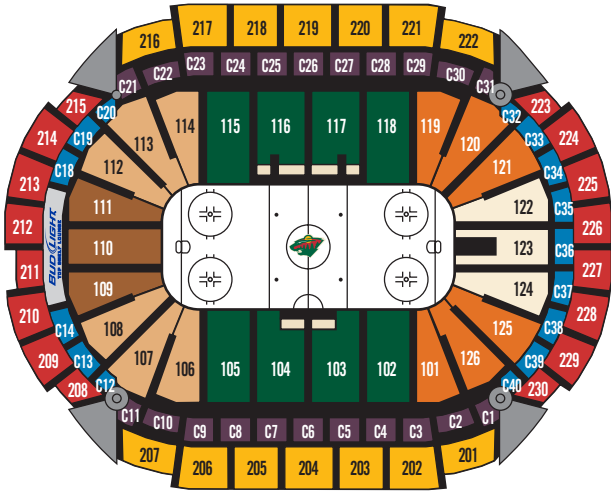

2021-2022 SEASON TICKET PRICING

FULL SEASON PLANS

43 GAMES

Seat Location	Price/Seat	Price/Season
Audi On-The-Glass	\$302.00	\$12,986.00
RBC Wealth Management Club Level Sides	\$116.00	\$4,988.00
RBC Wealth Management Club Level Ends	\$102.00	\$4,386.00
Lower Level Sides	\$117.00	\$5,031.00
Lower Level Corners, Double Attack	\$100.00	\$4,300.00
Lower Level Corners, Single Attack	\$90.00	\$3,870.00
Lower Level End, Double Attack	\$92.00	\$3,956.00
Lower Level End, Single Attack	\$85.00	\$3,655.00
Upper Level Sides	\$55.00	\$2,365.00
Upper Level Ends	SOLD OUT	
Standing Room Only	\$71.00	\$3,053.00

HALF SEASON PLANS

TWO (2) 21 GAME PLANS AVAILABLE

Seat Location	Price/Seat	Price/Season
RBC Wealth Management Club Level Sides	\$121.00	\$2,541.00
RBC Wealth Management Club Level Ends	\$107.00	\$2,247.00
Lower Level Sides	\$122.00	\$2,562.00
Lower Level Corners, Double Attack	\$105.00	\$2,205.00
Lower Level Corners, Single Attack	\$96.00	\$2,016.00
Lower Level End, Single Attack	\$90.00	\$1,890.00
Upper Level Sides	\$60.00	\$1,260.00

11-GAME PLANS

FOUR (4) PLANS AVAILABLE

* WEEKDAY PLAN - 10 GAMES

Seat Location	WEEKEND PLAN		RIVALRY PLAN	
	Price/Seat	Price/Season	Price/Seat	Price/Season
RBC Wealth Management Club Level Sides	\$137.00	\$1,507.00	\$132.00	\$1,452.00
RBC Wealth Management Club Level Ends	\$122.00	\$1,342.00	\$117.00	\$1,287.00
Lower Level Sides	\$138.00	\$1,518.00	\$133.00	\$1,463.00
Lower Level Corners, Single Attack	\$111.00	\$1,221.00	\$105.00	\$1,155.00
Lower Level End, Single Attack	\$105.00	\$1,155.00	\$100.00	\$1,100.00
Upper Level Sides	\$75.00	\$825.00	\$70.00	\$770.00