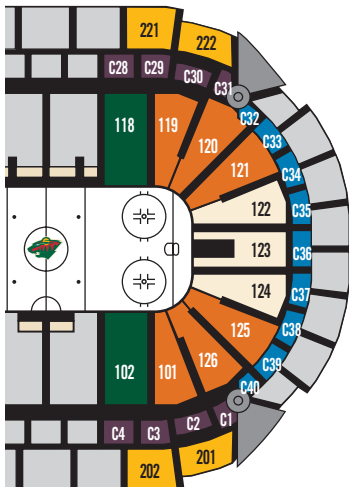

HALF SEASON PLANS

TWO (2) 21 GAME PLANS AVAILABLE

Seat Location	Price/Seat	Price/Season
RBC Wealth Management Club Level Sides	\$121.00	\$2,541.00
RBC Wealth Management Club Level Ends	\$107.00	\$2,247.00
Lower Level Sides	\$122.00	\$2,562.00
Lower Level Corners, Double Attack	\$105.00	\$2,205.00
Lower Level Corners, Single Attack	\$96.00	\$2,016.00
Lower Level End, Single Attack	\$90.00	\$1,890.00
Upper Level Sides	\$60.00	\$1,260.00

11-GAME PLANS

FOUR (4) PLANS AVAILABLE

* WEEKDAY PLAN - 10 GAMES

Seat Location	WEEKEND PLAN		RIVALRY PLAN	
	Price/Seat	Price/Season	Price/Seat	Price/Season
RBC Wealth Management Club Level Sides	\$137.00	\$1,507.00	\$132.00	\$1,452.00
RBC Wealth Management Club Level Ends	\$122.00	\$1,342.00	\$117.00	\$1,287.00
Lower Level Sides	\$138.00	\$1,518.00	\$133.00	\$1,463.00
Lower Level Corners, Single Attack	\$111.00	\$1,221.00	\$105.00	\$1,155.00
Lower Level End, Single Attack	\$105.00	\$1,155.00	\$100.00	\$1,100.00
Upper Level Sides	\$75.00	\$825.00	\$70.00	\$770.00

Seat Location	EASTERN CONFERENCE PLAN		WEEKDAY PLAN*	
	Price/Seat	Price/Season	Price/Seat	Price/Season
RBC Wealth Management Club Level Sides	\$126.00	\$1,386.00	\$122.00	\$1,220.00
RBC Wealth Management Club Level Ends	\$112.00	\$1,232.00	\$110.00	\$1,100.00
Lower Level Sides	\$128.00	\$1,408.00	\$122.00	\$1,220.00
Lower Level Corners, Single Attack	\$101.00	\$1,111.00	\$97.00	\$970.00
Lower Level End, Single Attack	\$95.00	\$1,045.00	\$91.00	\$910.00
Upper Level Sides	\$65.00	\$715.00	\$63.00	\$630.00