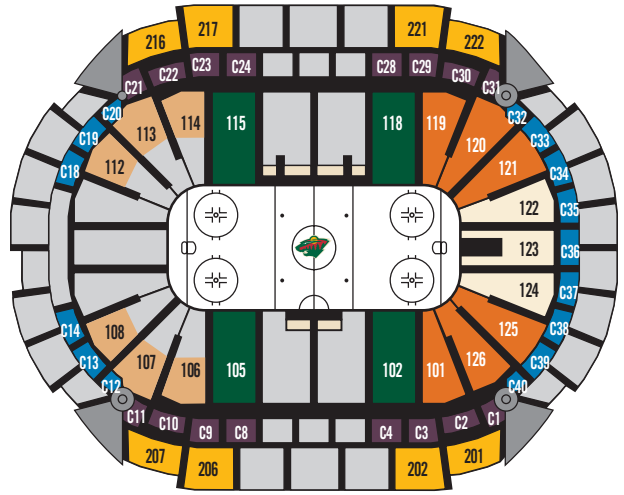

2021-2022 SEASON TICKET PRICING

FULL SEASON PLANS

43 GAMES

Seat Location	Price/Seat	Price/Season
Audi On-The-Glass	\$302.00	\$12,986.00
RBC Wealth Management Club Level Sides	\$116.00	\$4,988.00
RBC Wealth Management Club Level Ends	\$102.00	\$4,386.00
Lower Level Sides	\$117.00	\$5,031.00
Lower Level Corners, Double Attack	\$100.00	\$4,300.00
Lower Level Corners, Single Attack	\$90.00	\$3,870.00
Lower Level End, Double Attack	\$92.00	\$3,956.00
Lower Level End, Single Attack	\$85.00	\$3,655.00
Upper Level Sides	\$55.00	\$2,365.00
Upper Level Ends	SOLD OUT	
Standing Room Only	\$71.00	\$3,053.00

HALF SEASON PLANS

TWO (2) 21 GAME PLANS AVAILABLE

Seat Location	Price/Seat	Price/Season
RBC Wealth Management Club Level Sides	\$121.00	\$2,541.00
RBC Wealth Management Club Level Ends	\$107.00	\$2,247.00
Lower Level Sides	\$122.00	\$2,562.00
Lower Level Corners, Double Attack	\$105.00	\$2,205.00
Lower Level Corners, Single Attack	\$96.00	\$2,016.00
Lower Level End, Single Attack	\$90.00	\$1,890.00
Upper Level Sides	\$60.00	\$1,260.00

11-GAME PLANS

FOUR (4) PLANS AVAILABLE

* WEEKDAY PLAN - 10 GAMES

Seat Location	WEEKEND PLAN		RIVALRY PLAN	
	Price/Seat	Price/Season	Price/Seat	Price/Season
RBC Wealth Management Club Level Sides	\$137.00	\$1,507.00	\$132.00	\$1,452.00
RBC Wealth Management Club Level Ends	\$122.00	\$1,342.00	\$117.00	\$1,287.00
Lower Level Sides	\$138.00	\$1,518.00	\$133.00	\$1,463.00
Lower Level Corners, Single Attack	\$111.00	\$1,221.00	\$105.00	\$1,155.00
Lower Level End, Single Attack	\$105.00	\$1,155.00	\$100.00	\$1,100.00
Upper Level Sides	\$75.00	\$825.00	\$70.00	\$770.00