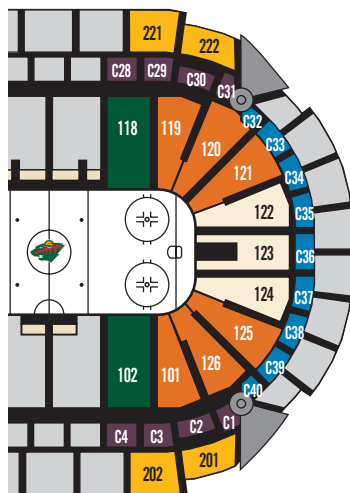

HALF SEASON PLANS

TWO (2) PLANS AVAILABLE

Seat Location	Price/Seat	Price/Season
Audi On-The-Glass	\$306.00	\$6,732.00
RBC Wealth Management Club Level Sides	\$119.00	\$2,618.00
RBC Wealth Management Club Level Ends	\$105.00	\$2,310.00
Lower Level Sides	\$120.00	\$2,640.00
Lower Level Corners, Double Attack	\$103.00	\$2,266.00
Lower Level Corners, Single Attack	\$94.00	\$2,068.00
Lower Level End, Single Attack	\$88.00	\$1,936.00
Upper Level Sides	\$59.00	\$1,298.00

11-GAME PLANS

FOUR (4) PLANS AVAILABLE

Seat Location	WEEKEND PLAN		RIVALRY PLAN	
	Price/Seat	Price/Season	Price/Seat	Price/Season
RBC Wealth Management Club Level Sides	\$134.00	\$1,474.00	\$129.00	\$1,419.00
RBC Wealth Management Club Level Ends	\$120.00	\$1,320.00	\$115.00	\$1,265.00
Lower Level Sides	\$135.00	\$1,485.00	\$130.00	\$1,430.00
Lower Level Corners, Single Attack	\$109.00	\$1,199.00	\$103.00	\$1,133.00
Lower Level End, Single Attack	\$103.00	\$1,133.00	\$98.00	\$1,078.00
Upper Level Sides	\$74.00	\$814.00	\$69.00	\$759.00

Seat Location	EASTERN CONFERENCE PLAN		WEEKDAY PLAN	
	Price/Seat	Price/Season	Price/Seat	Price/Season
RBC Wealth Management Club Level Sides	\$124.00	\$1,364.00	\$120.00	\$1,320.00
RBC Wealth Management Club Level Ends	\$110.00	\$1,210.00	\$107.50	\$1,182.50
Lower Level Sides	\$125.00	\$1,375.00	\$120.00	\$1,320.00
Lower Level Corners, Single Attack	\$99.00	\$1,089.00	\$95.50	\$1,050.50
Lower Level End, Single Attack	\$93.00	\$1,023.00	\$89.50	\$984.50
Upper Level Sides	\$64.00	\$704.00	\$61.50	\$676.50