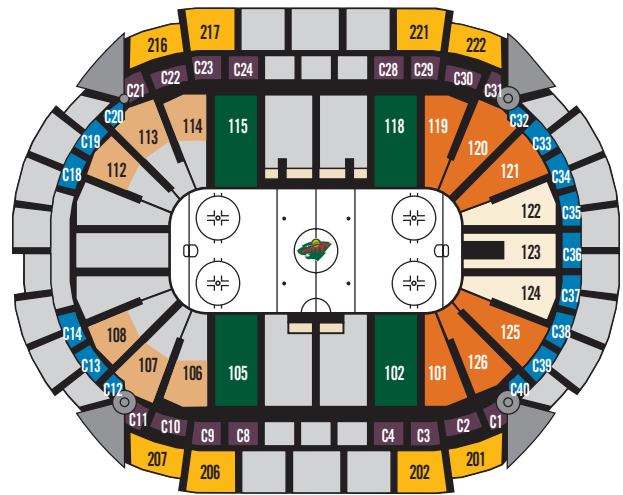

2018-2019 SEASON TICKET PRICING

FULL SEASON PLANS

Seat Location	Price/Seat	Price/Season
Audi On-The-Glass	\$296.00	\$13,024.00
RBC Wealth Management Club Level Sides	\$114.00	\$5,016.00
RBC Wealth Management Club Level Ends	\$100.00	\$4,400.00
Lower Level Sides	\$115.00	\$5,060.00
Lower Level Corners, Double Attack	\$98.00	\$4,312.00
Lower Level Corners, Single Attack	\$88.00	\$3,872.00
Lower Level End, Double Attack	\$90.00	\$3,960.00
Lower Level End, Single Attack	\$83.00	\$3,652.00
Upper Level Sides	\$54.00	\$2,376.00
Upper Level Ends	\$32.00	\$1,408.00
Standing Room Only	\$70.00	\$3,080.00

HALF SEASON PLANS

TWO (2) PLANS AVAILABLE

Seat Location	Price/Seat	Price/Season
Audi On-The-Glass	\$306.00	\$6,732.00
RBC Wealth Management Club Level Sides	\$119.00	\$2,618.00
RBC Wealth Management Club Level Ends	\$105.00	\$2,310.00
Lower Level Sides	\$120.00	\$2,640.00
Lower Level Corners, Double Attack	\$103.00	\$2,266.00
Lower Level Corners, Single Attack	\$94.00	\$2,068.00
Lower Level End, Single Attack	\$88.00	\$1,936.00
Upper Level Sides	\$59.00	\$1,298.00

11-GAME PLANS

FOUR (4) PLANS AVAILABLE

Seat Location	WEEKEND PLAN		RIVALRY PLAN	
	Price/Seat	Price/Season	Price/Seat	Price/Season
RBC Wealth Management Club Level Sides	\$134.00	\$1,474.00	\$129.00	\$1,419.00
RBC Wealth Management Club Level Ends	\$120.00	\$1,320.00	\$115.00	\$1,265.00
Lower Level Sides	\$135.00	\$1,485.00	\$130.00	\$1,430.00
Lower Level Corners, Single Attack	\$109.00	\$1,199.00	\$103.00	\$1,133.00
Lower Level End, Single Attack	\$103.00	\$1,133.00	\$98.00	\$1,078.00
Upper Level Sides	\$74.00	\$814.00	\$69.00	\$759.00