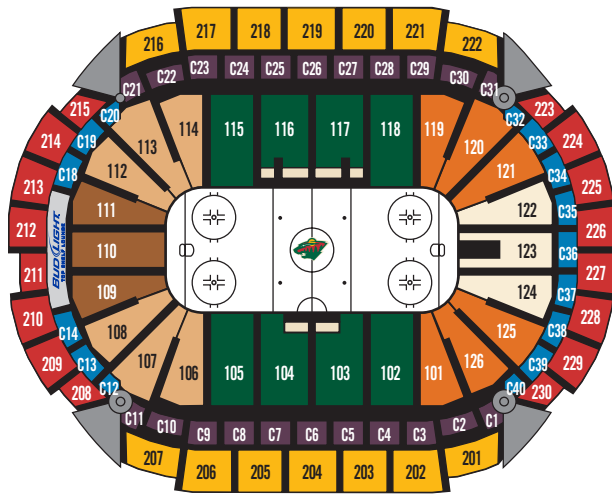

2018-2019 SEASON TICKET PRICING

FULL SEASON PLANS

Seat Location	Price/Seat	Price/Season
Audi On-The-Glass	\$296.00	\$13,024.00
RBC Wealth Management Club Level Sides	\$114.00	\$5,016.00
RBC Wealth Management Club Level Ends	\$100.00	\$4,400.00
Lower Level Sides	\$115.00	\$5,060.00
Lower Level Corners, Double Attack	\$98.00	\$4,312.00
Lower Level Corners, Single Attack	\$88.00	\$3,872.00
Lower Level End, Double Attack	\$90.00	\$3,960.00
Lower Level End, Single Attack	\$83.00	\$3,652.00
Upper Level Sides	\$54.00	\$2,376.00
Upper Level Ends	\$32.00	\$1,408.00
Standing Room Only	\$70.00	\$3,080.00

HALF SEASON PLANS

TWO (2) PLANS AVAILABLE

Seat Location	Price/Seat	Price/Season
Audi On-The-Glass	\$306.00	\$6,732.00
RBC Wealth Management Club Level Sides	\$119.00	\$2,618.00
RBC Wealth Management Club Level Ends	\$105.00	\$2,310.00
Lower Level Sides	\$120.00	\$2,640.00
Lower Level Corners, Double Attack	\$103.00	\$2,266.00
Lower Level Corners, Single Attack	\$94.00	\$2,068.00
Lower Level End, Single Attack	\$88.00	\$1,936.00
Upper Level Sides	\$59.00	\$1,298.00

11-GAME PLANS

FOUR (4) PLANS AVAILABLE

Seat Location	WEEKEND PLAN		RIVALRY PLAN	
	Price/Seat	Price/Season	Price/Seat	Price/Season
RBC Wealth Management Club Level Sides	\$134.00	\$1,474.00	\$129.00	\$1,419.00
RBC Wealth Management Club Level Ends	\$120.00	\$1,320.00	\$115.00	\$1,265.00
Lower Level Sides	\$135.00	\$1,485.00	\$130.00	\$1,430.00
Lower Level Corners, Single Attack	\$109.00	\$1,199.00	\$103.00	\$1,133.00
Lower Level End, Single Attack	\$103.00	\$1,133.00	\$98.00	\$1,078.00
Upper Level Sides	\$74.00	\$814.00	\$69.00	\$759.00