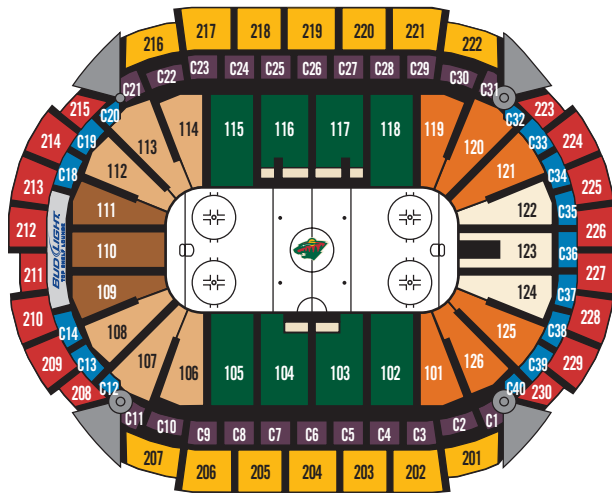

2019-2020 SEASON TICKET PRICING

FULL SEASON PLANS

Seat Location	Price/Seat	Price/Season
Audi On-The-Glass	\$302.00	\$13,288.00
RBC Wealth Management Club Level Sides	\$116.00	\$5,104.00
RBC Wealth Management Club Level Ends	\$102.00	\$4,488.00
Lower Level Sides	\$117.00	\$5,148.00
Lower Level Corners, Double Attack	\$100.00	\$4,400.00
Lower Level Corners, Single Attack	\$90.00	\$3,960.00
Lower Level End, Double Attack	\$92.00	\$4,048.00
Lower Level End, Single Attack	\$85.00	\$3,740.00
Upper Level Sides	\$55.00	\$2,420.00
Upper Level Ends	\$33.00	\$1,452.00
Standing Room Only	\$71.00	\$3,124.00

HALF SEASON PLANS

TWO (2) PLANS AVAILABLE

Seat Location	Price/Seat	Price/Season
RBC Wealth Management Club Level Sides	\$121.00	\$2,662.00
RBC Wealth Management Club Level Ends	\$107.00	\$2,354.00
Lower Level Sides	\$122.00	\$2,684.00
Lower Level Corners, Double Attack	\$105.00	\$2,310.00
Lower Level Corners, Single Attack	\$96.00	\$2,112.00
Lower Level End, Single Attack	\$90.00	\$1,980.00
Upper Level Sides	\$60.00	\$1,320.00

11-GAME PLANS

FOUR (4) PLANS AVAILABLE

Seat Location	WEEKEND PLAN		RIVALRY PLAN	
	Price/Seat	Price/Season	Price/Seat	Price/Season
RBC Wealth Management Club Level Sides	\$137.00	\$1,507.00	\$132.00	\$1,452.00
RBC Wealth Management Club Level Ends	\$122.00	\$1,342.00	\$117.00	\$1,287.00
Lower Level Sides	\$138.00	\$1,518.00	\$133.00	\$1,463.00
Lower Level Corners, Single Attack	\$111.00	\$1,221.00	\$105.00	\$1,155.00
Lower Level End, Single Attack	\$105.00	\$1,155.00	\$100.00	\$1,100.00
Upper Level Sides	\$75.00	\$825.00	\$70.00	\$770.00