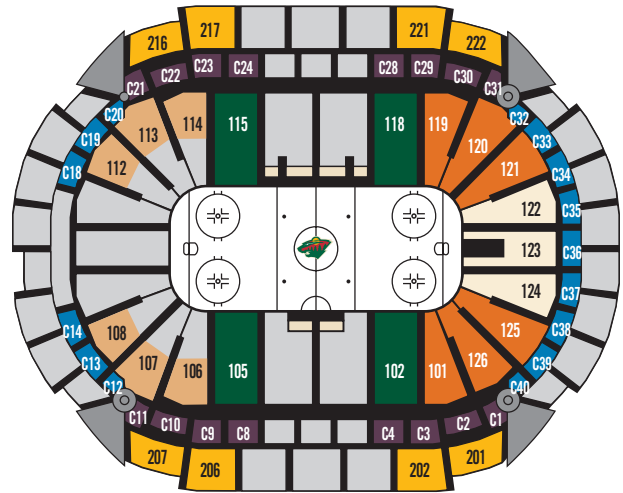

2019-2020 SEASON TICKET PRICING

FULL SEASON PLANS

Seat Location	Price/Seat	Price/Season
Audi On-The-Glass	\$302.00	\$13,288.00
RBC Wealth Management Club Level Sides	\$116.00	\$5,104.00
RBC Wealth Management Club Level Ends	\$102.00	\$4,488.00
Lower Level Sides	\$117.00	\$5,148.00
Lower Level Corners, Double Attack	\$100.00	\$4,400.00
Lower Level Corners, Single Attack	\$90.00	\$3,960.00
Lower Level End, Double Attack	\$92.00	\$4,048.00
Lower Level End, Single Attack	\$85.00	\$3,740.00
Upper Level Sides	\$55.00	\$2,420.00
Upper Level Ends	\$33.00	\$1,452.00
Standing Room Only	\$71.00	\$3,124.00

HALF SEASON PLANS

TWO (2) PLANS AVAILABLE

Seat Location	Price/Seat	Price/Season
RBC Wealth Management Club Level Sides	\$121.00	\$2,662.00
RBC Wealth Management Club Level Ends	\$107.00	\$2,354.00
Lower Level Sides	\$122.00	\$2,684.00
Lower Level Corners, Double Attack	\$105.00	\$2,310.00
Lower Level Corners, Single Attack	\$96.00	\$2,112.00
Lower Level End, Single Attack	\$90.00	\$1,980.00
Upper Level Sides	\$60.00	\$1,320.00

11-GAME PLANS

FOUR (4) PLANS AVAILABLE

Seat Location	WEEKEND PLAN		RIVALRY PLAN	
	Price/Seat	Price/Season	Price/Seat	Price/Season
RBC Wealth Management Club Level Sides	\$137.00	\$1,507.00	\$132.00	\$1,452.00
RBC Wealth Management Club Level Ends	\$122.00	\$1,342.00	\$117.00	\$1,287.00
Lower Level Sides	\$138.00	\$1,518.00	\$133.00	\$1,463.00
Lower Level Corners, Single Attack	\$111.00	\$1,221.00	\$105.00	\$1,155.00
Lower Level End, Single Attack	\$105.00	\$1,155.00	\$100.00	\$1,100.00
Upper Level Sides	\$75.00	\$825.00	\$70.00	\$770.00