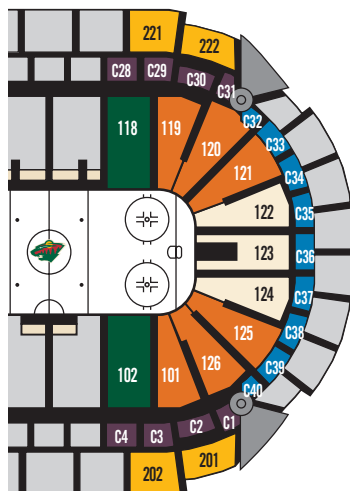

HALF SEASON PLANS

TWO (2) PLANS AVAILABLE

Seat Location	Price/Seat	Price/Season
RBC Wealth Management Club Level Sides	\$121.00	\$2,662.00
RBC Wealth Management Club Level Ends	\$107.00	\$2,354.00
Lower Level Sides	\$122.00	\$2,684.00
Lower Level Corners, Double Attack	\$105.00	\$2,310.00
Lower Level Corners, Single Attack	\$96.00	\$2,112.00
Lower Level End, Single Attack	\$90.00	\$1,980.00
Upper Level Sides	\$60.00	\$1,320.00

11-GAME PLANS

FOUR (4) PLANS AVAILABLE

Seat Location	WEEKEND PLAN		RIVALRY PLAN	
	Price/Seat	Price/Season	Price/Seat	Price/Season
RBC Wealth Management Club Level Sides	\$137.00	\$1,507.00	\$132.00	\$1,452.00
RBC Wealth Management Club Level Ends	\$122.00	\$1,342.00	\$117.00	\$1,287.00
Lower Level Sides	\$138.00	\$1,518.00	\$133.00	\$1,463.00
Lower Level Corners, Single Attack	\$111.00	\$1,221.00	\$105.00	\$1,155.00
Lower Level End, Single Attack	\$105.00	\$1,155.00	\$100.00	\$1,100.00
Upper Level Sides	\$75.00	\$825.00	\$70.00	\$770.00

Seat Location	EASTERN CONFERENCE PLAN		WEEKDAY PLAN	
	Price/Seat	Price/Season	Price/Seat	Price/Season
RBC Wealth Management Club Level Sides	\$126.00	\$1,386.00	\$122.00	\$1,342.00
RBC Wealth Management Club Level Ends	\$112.00	\$1,232.00	\$110.00	\$1,210.00
Lower Level Sides	\$128.00	\$1,408.00	\$122.00	\$1,342.00
Lower Level Corners, Single Attack	\$101.00	\$1,111.00	\$97.00	\$1,067.00
Lower Level End, Single Attack	\$95.00	\$1,045.00	\$91.00	\$1,001.00
Upper Level Sides	\$65.00	\$715.00	\$63.00	\$693.00